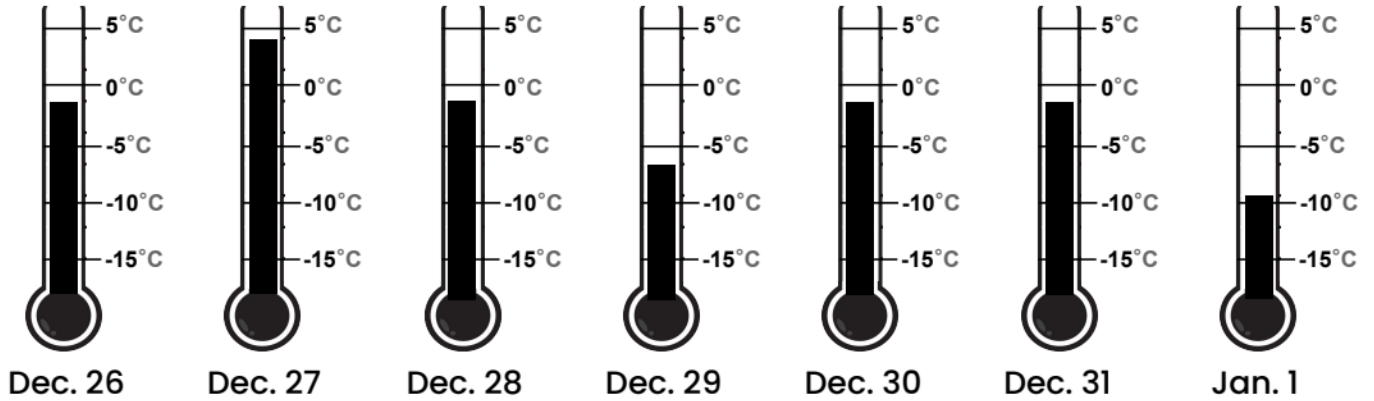

Thermometers

Names: _____

KEY	
Too Hot =	
(above 0°C)	
Too Cold =	
(below -5°C)	
Just Right =	

Madison, Wisconsin

Fairbanks, Alaska

Truckee, California

Celsius version

mystery science

Where's the best place to build a snow fort?