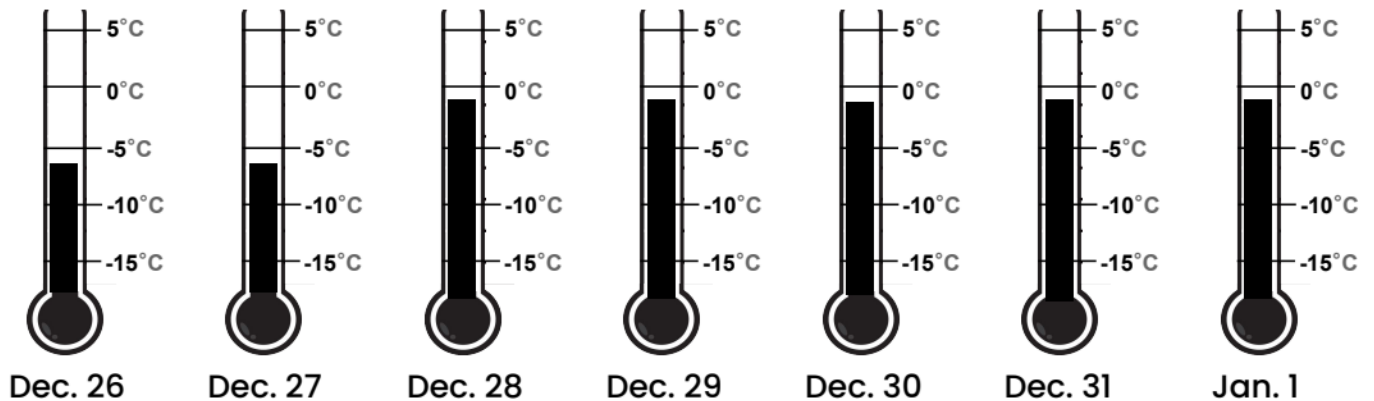

Thermometers

Names: _____

KEY	
Too Hot =	
(above 0°C)	
Too Cold =	
(below -5°C)	
Just Right =	

Madison, Wisconsin

Fairbanks, Alaska

Truckee, California

Celsius version

mystery science

Where's the best place to build a snow fort?