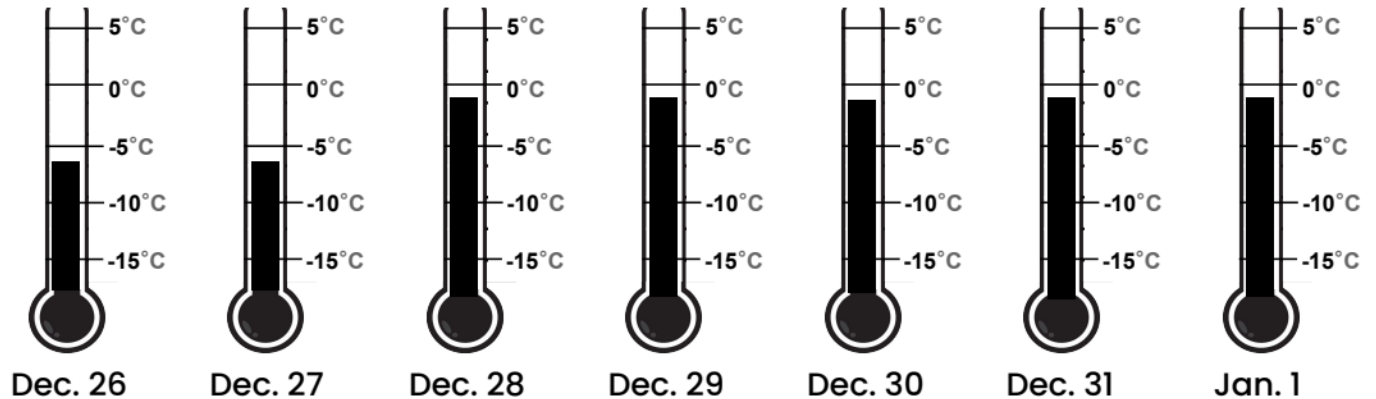

Thermometers

Names: _____

KEY	
Too Hot =	
(above 0°C)	
Too Cold =	
(below -5°C)	
Just Right =	

Madison, Wisconsin

Fairbanks, Alaska

Truckee, California

Celsius version

mystery science

Where's the best place to build a snow fort?