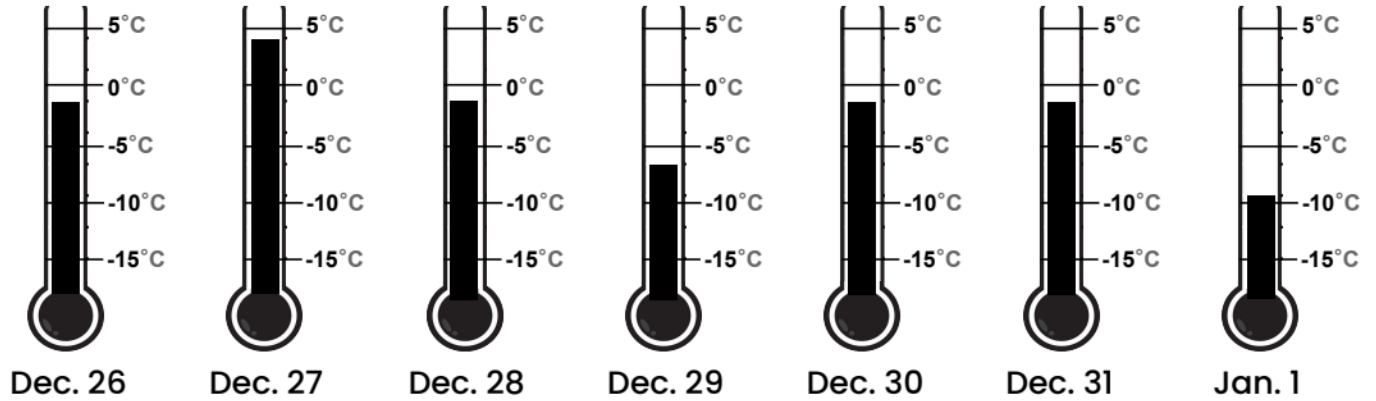

Thermometers

Names: _____

KEY	
Too Hot =	
(above 0°C)	
Too Cold =	
(below -5°C)	
Just Right =	

Madison, Wisconsin

Fairbanks, Alaska

Truckee, California

Celsius version

mystery science

Where's the best place to build a snow fort?