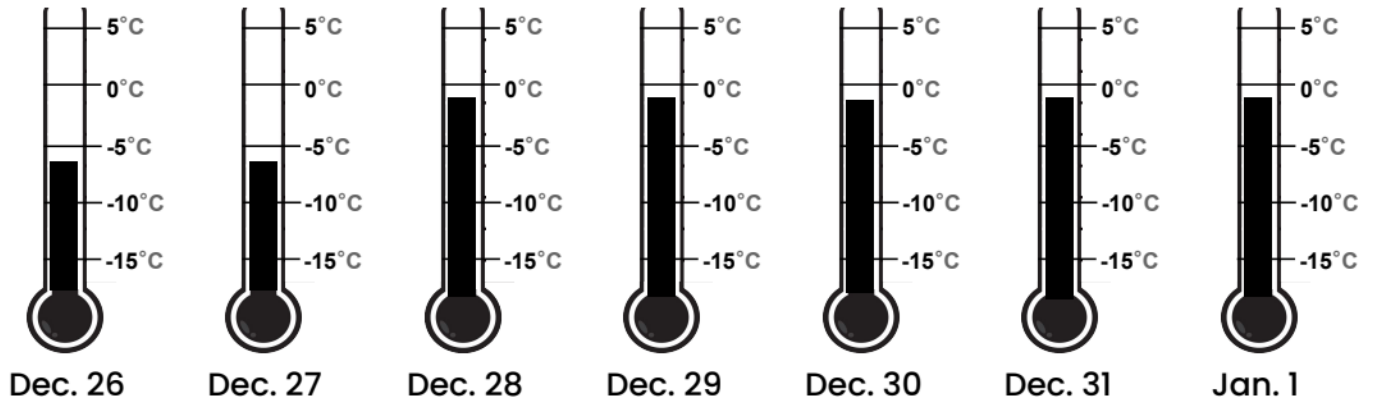

Truckee, California

Celsius version

mystery science

Where's the best place to build a snow fort?