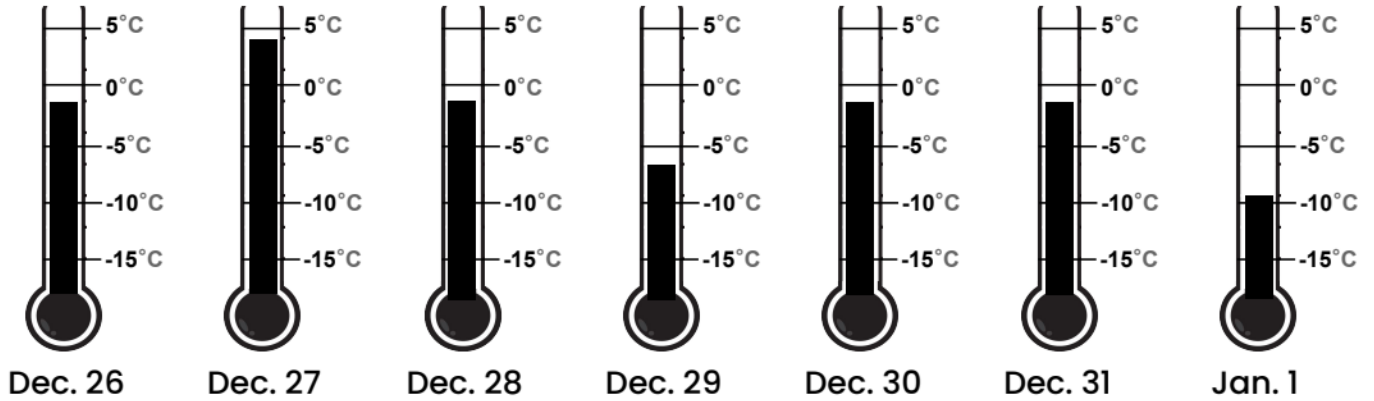

Thermometers

Names: _____

KEY	
Too Hot =	Red X (above 0°C)
Too Cold =	Blue X (below -5°C)
Just Right =	○

Madison, Wisconsin

Fairbanks, Alaska

Truckee, California

Celsius version

mystery science

Where's the best place to build a snow fort?