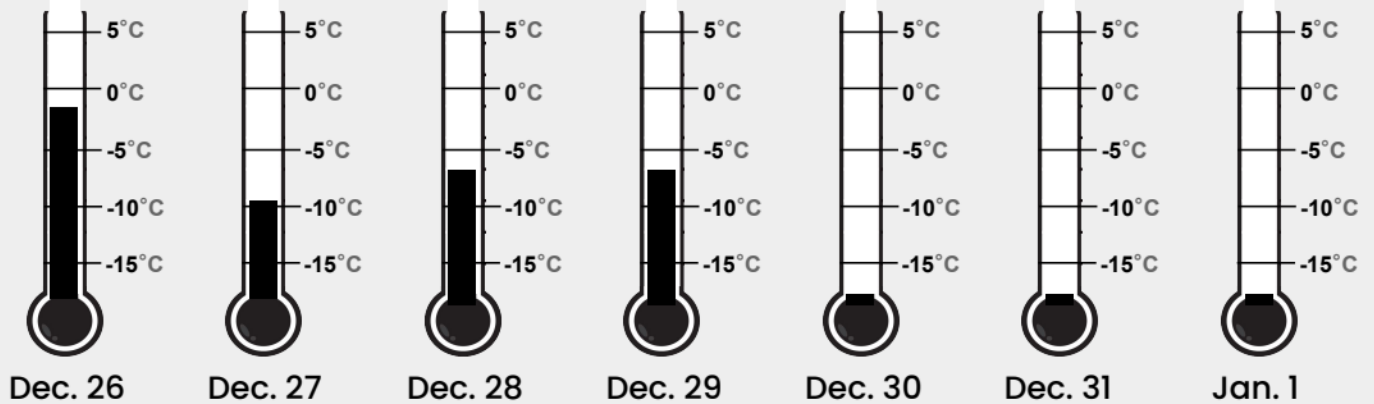

Thermometers

Names: _____

KEY	
Too Hot =	Red X (above 0°C)
Too Cold =	Blue X (below -5°C)
Just Right =	○

Madison, Wisconsin

Fairbanks, Alaska

Truckee, California

Celsius version

mystery science

Where's the best place to build a snow fort?