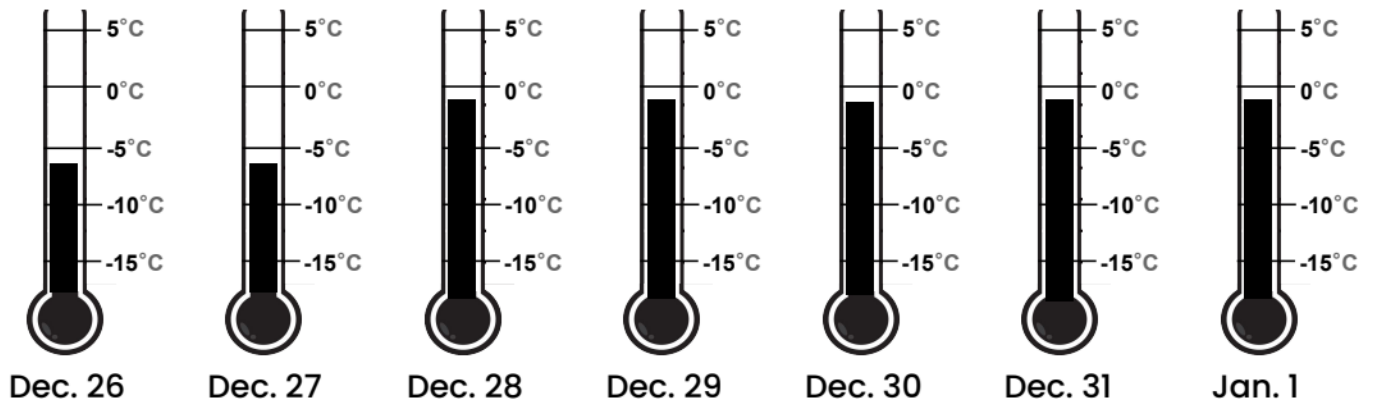

Thermometers

Names: _____

KEY	
Too Hot =	Red X (above 0°C)
Too Cold =	Blue X (below -5°C)
Just Right =	○

Madison, Wisconsin

Fairbanks, Alaska

Truckee, California

Celsius version

mystery science

Where's the best place to build a snow fort?