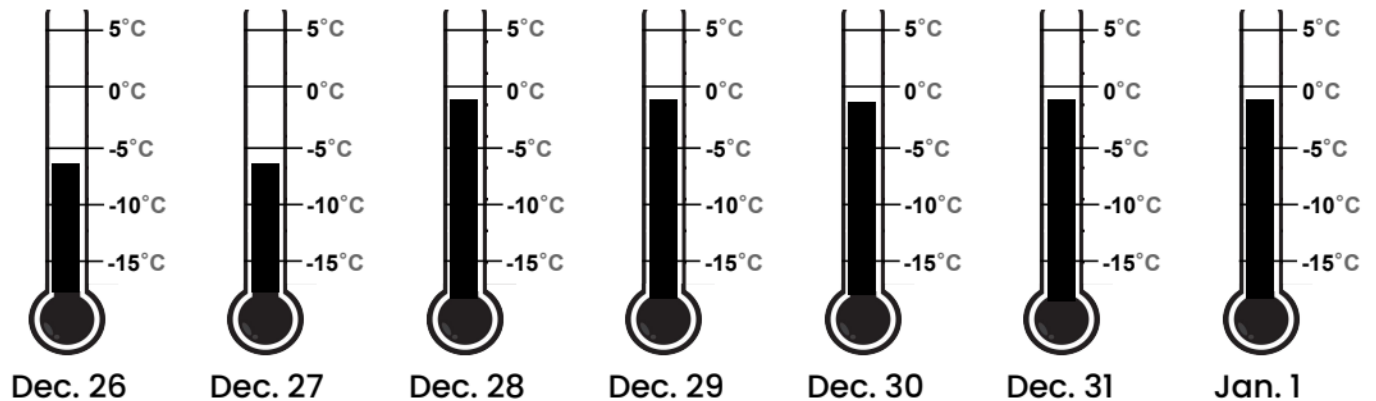

Truckee, California

Celsius version

mystery science

Where's the best place to build a snow fort?