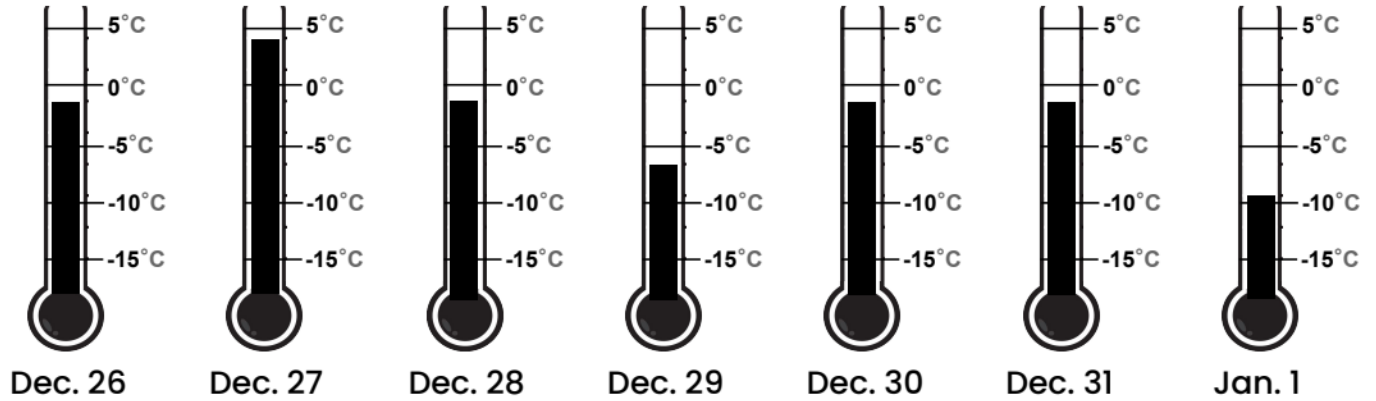

Thermometers

Names: _____

KEY	
Too Hot =	
(above 0°C)	
Too Cold =	
(below -5°C)	
Just Right =	

Madison, Wisconsin

Fairbanks, Alaska

Truckee, California

Celsius version

mystery science

Where's the best place to build a snow fort?