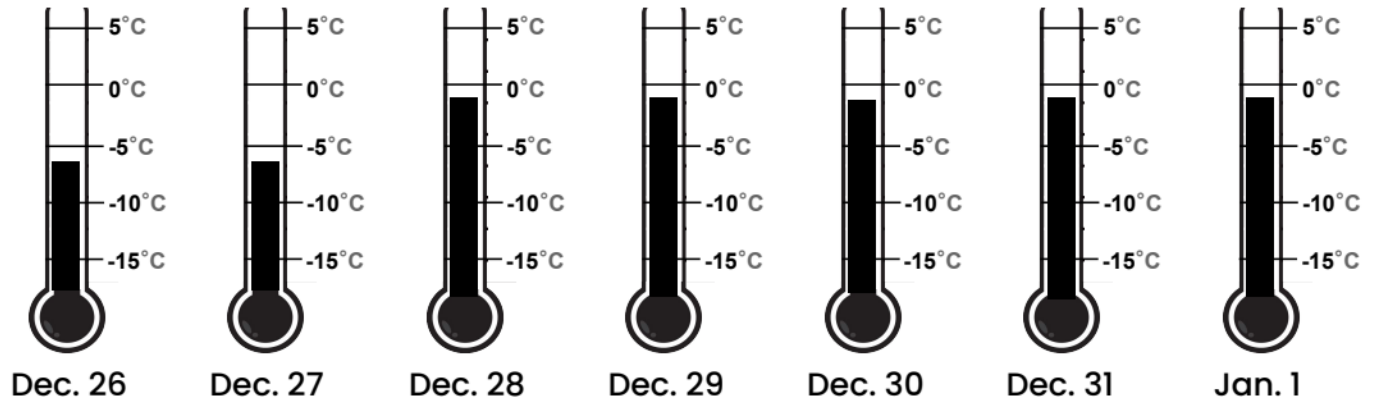

Thermometers

Names: _____

KEY	
Too Hot =	
(above 0°C)	
Too Cold =	
(below -5°C)	
Just Right =	

Madison, Wisconsin

Fairbanks, Alaska

Truckee, California

Celsius version

mystery science

Where's the best place to build a snow fort?