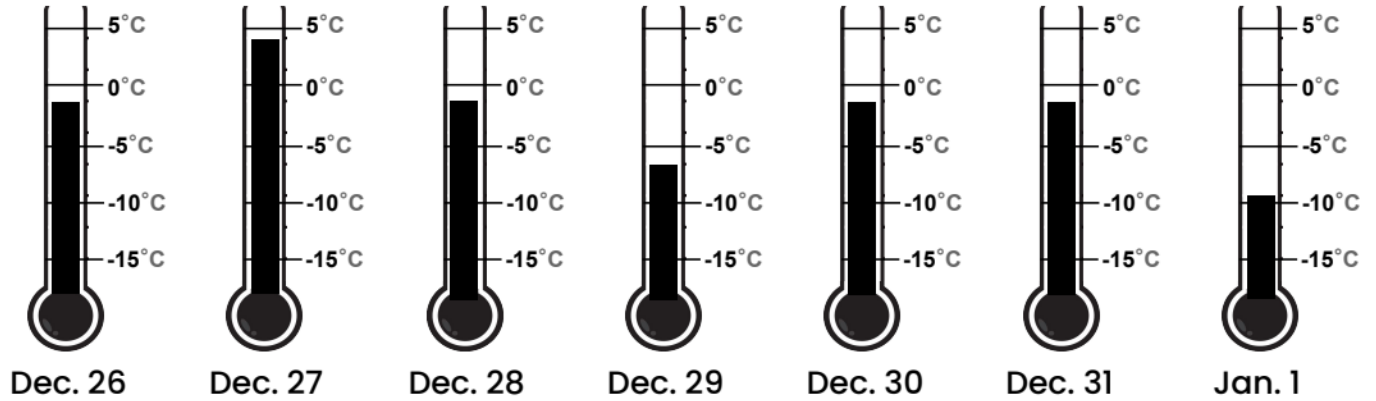

Thermometers

Names: _____

KEY	
Too Hot =	
	(above 0°C)
Too Cold =	
	(below -5°C)
Just Right =	

Madison, Wisconsin

Fairbanks, Alaska

Truckee, California

Celsius version

mystery science

Where's the best place to build a snow fort?