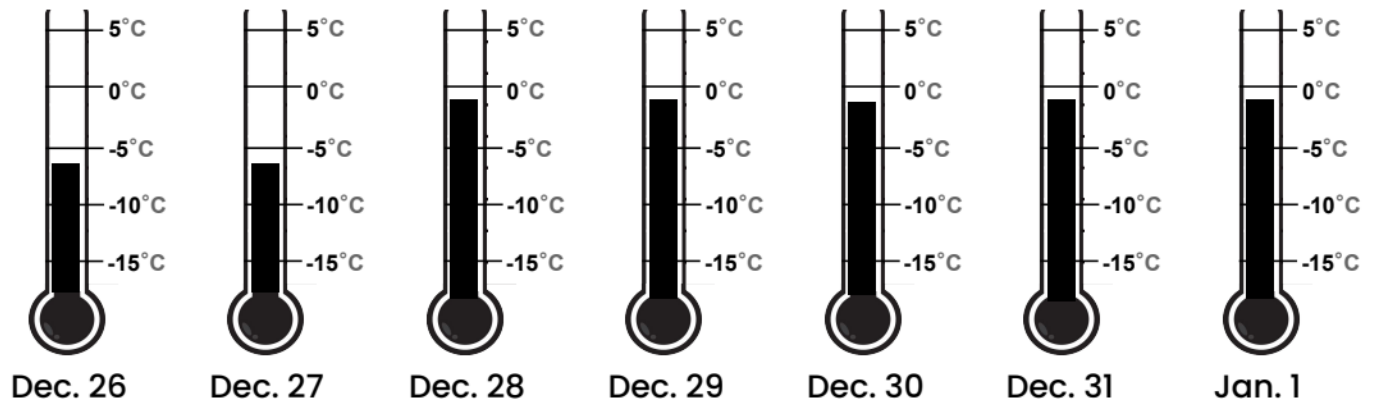

Thermometers

Names: _____

KEY	
Too Hot =	
	(above 0°C)
Too Cold =	
	(below -5°C)
Just Right =	

Madison, Wisconsin

Fairbanks, Alaska

Truckee, California

Celsius version

mystery science

Where's the best place to build a snow fort?