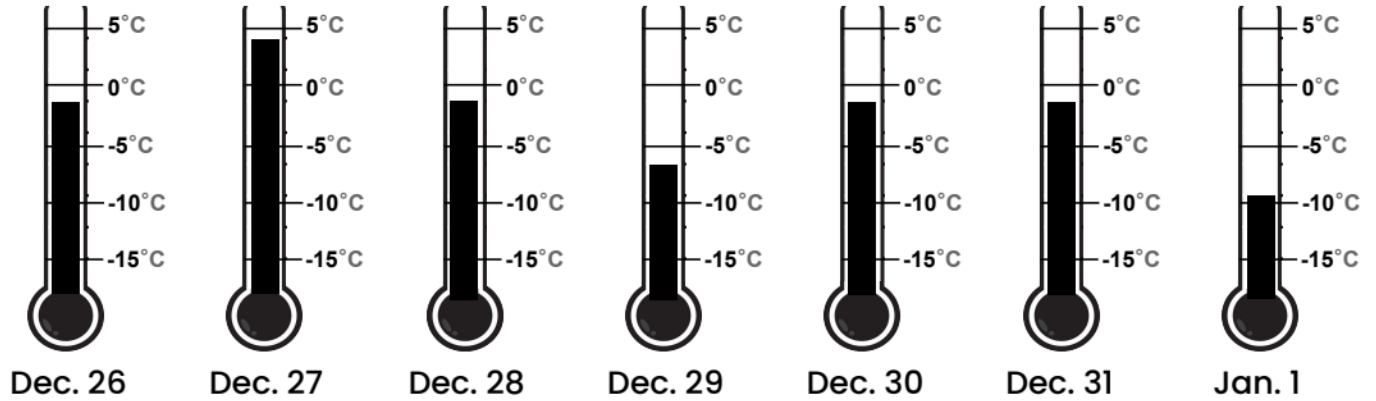

Thermometers

Names: _____

KEY	
Too Hot =	
	(above 0°C)
Too Cold =	
	(below -5°C)
Just Right =	

Madison, Wisconsin

Fairbanks, Alaska

Truckee, California

Celsius version

mystery science

Where's the best place to build a snow fort?