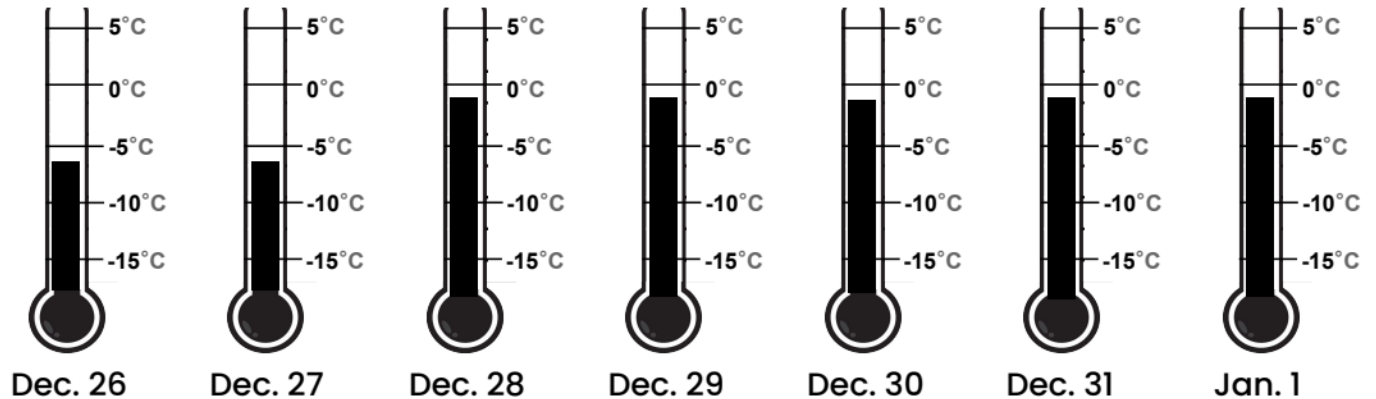

Thermometers

Names: _____

KEY	
Too Hot =	
	(above 0°C)
Too Cold =	
	(below -5°C)
Just Right =	

Madison, Wisconsin

Fairbanks, Alaska

Truckee, California

Celsius version

mystery science

Where's the best place to build a snow fort?