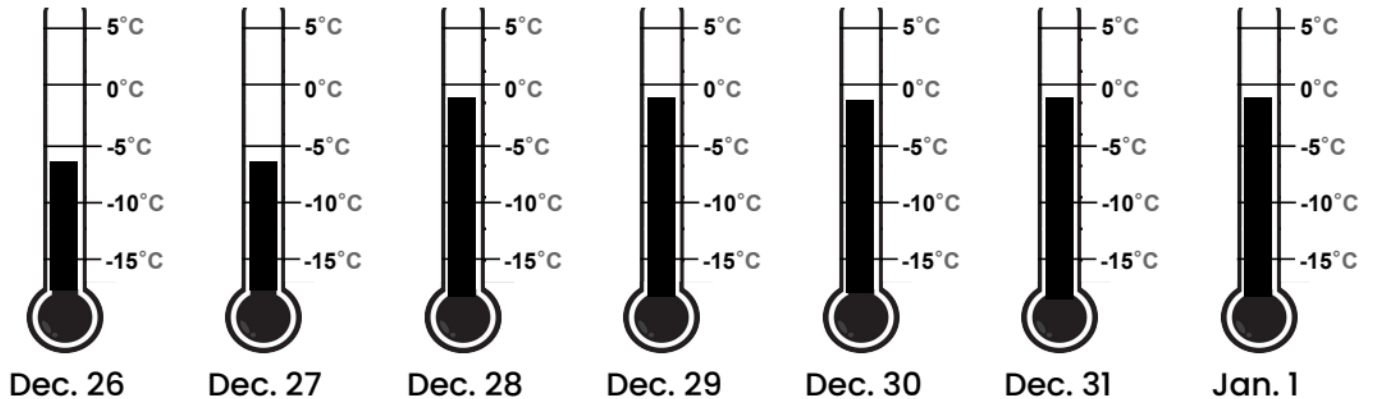

Thermometers

Names: _____

KEY	
Too Hot =	
(above 0°C)	
Too Cold =	
(below -5°C)	
Just Right =	

Madison, Wisconsin

Fairbanks, Alaska

Truckee, California

Celsius version

mystery science

Where's the best place to build a snow fort?