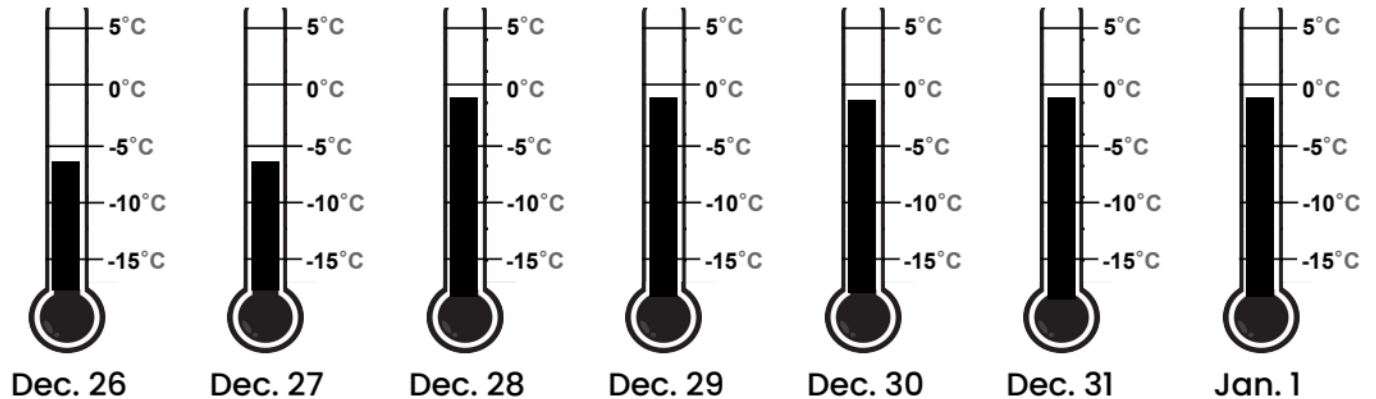

Truckee, California

Celsius version

mystery science

Where's the best place to build a snow fort?