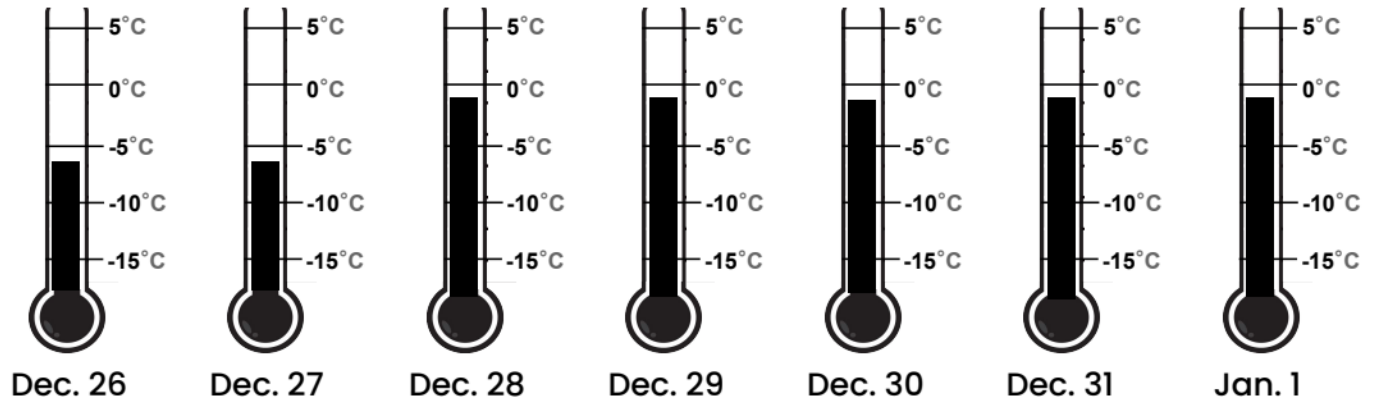

Thermometers

Names: _____

KEY	
Too Hot =	
	(above 0°C)
Too Cold =	
	(below -5°C)
Just Right =	

Madison, Wisconsin

Fairbanks, Alaska

Truckee, California

Celsius version

mystery science

Where's the best place to build a snow fort?