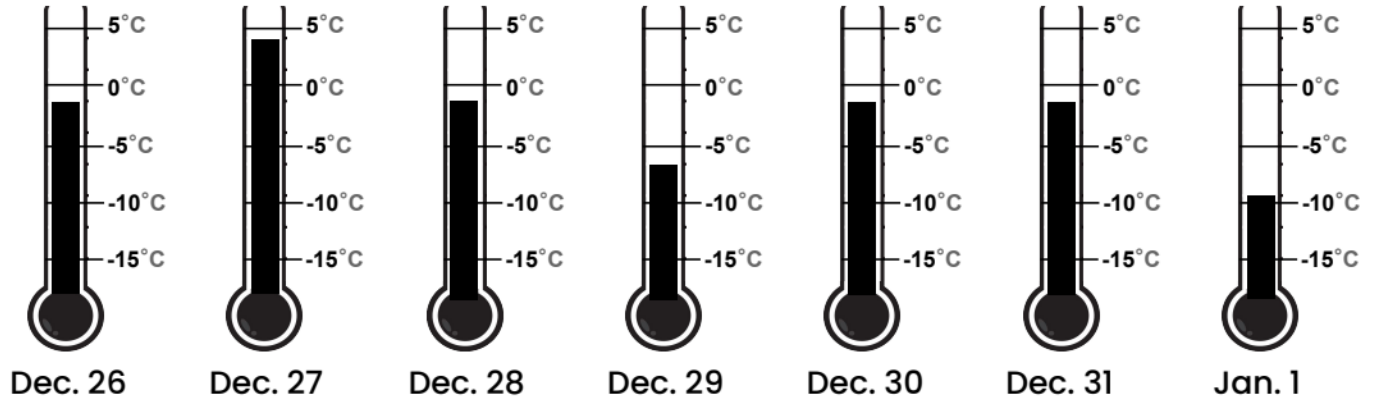

Thermometers

Names: _____

KEY	
Too Hot =	
	(above 0°C)
Too Cold =	
	(below -5°C)
Just Right =	

Madison, Wisconsin

Fairbanks, Alaska

Truckee, California

Celsius version

mystery science

Where's the best place to build a snow fort?