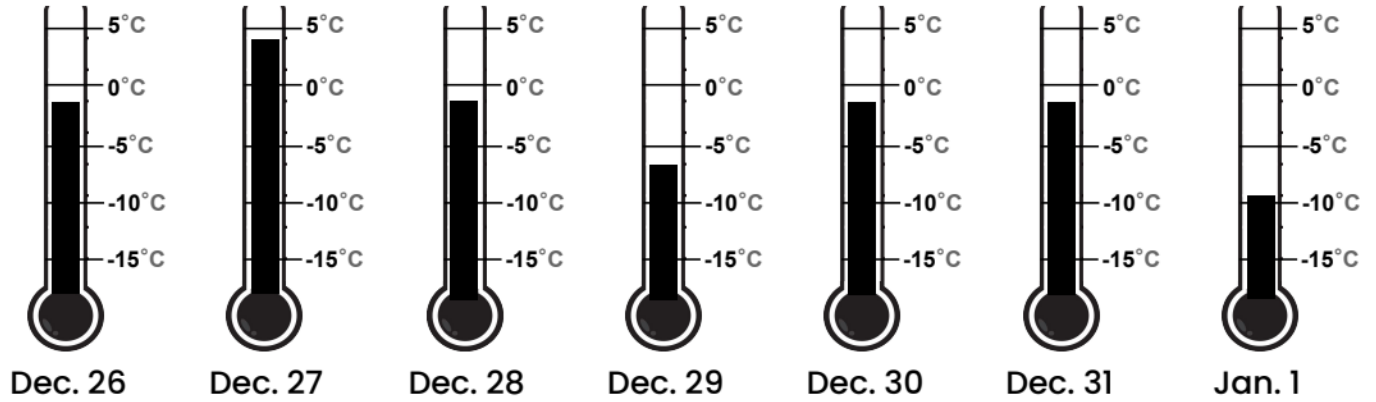

Thermometers

Names: _____

KEY	
Too Hot =	
(above 0°C)	
Too Cold =	
(below -5°C)	
Just Right =	

Madison, Wisconsin

Fairbanks, Alaska

Truckee, California

Celsius version

mystery science

Where's the best place to build a snow fort?