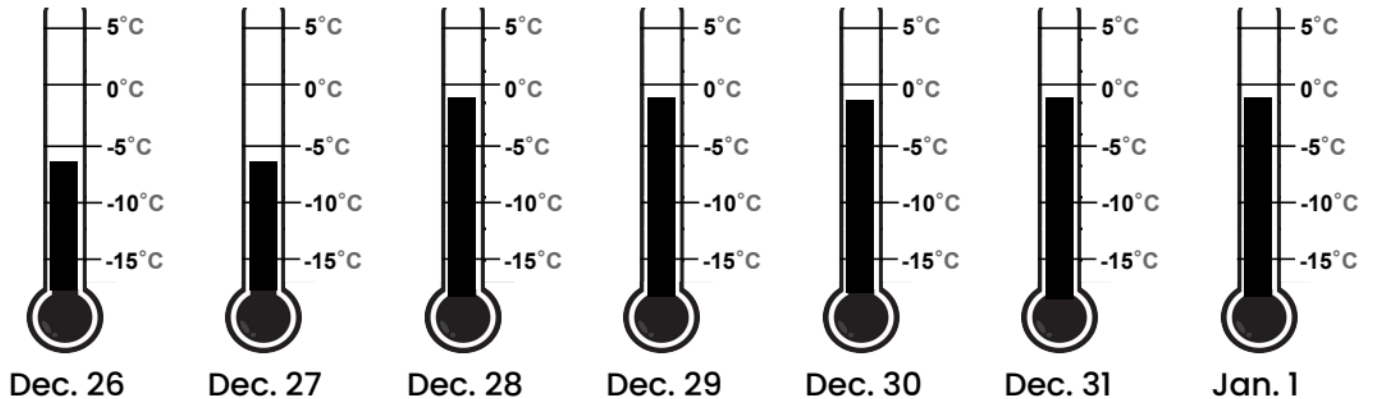

Thermometers

Names: _____

KEY	
Too Hot =	
	(above 0°C)
Too Cold =	
	(below -5°C)
Just Right =	

Madison, Wisconsin

Fairbanks, Alaska

Truckee, California

Celsius version

mystery science

Where's the best place to build a snow fort?