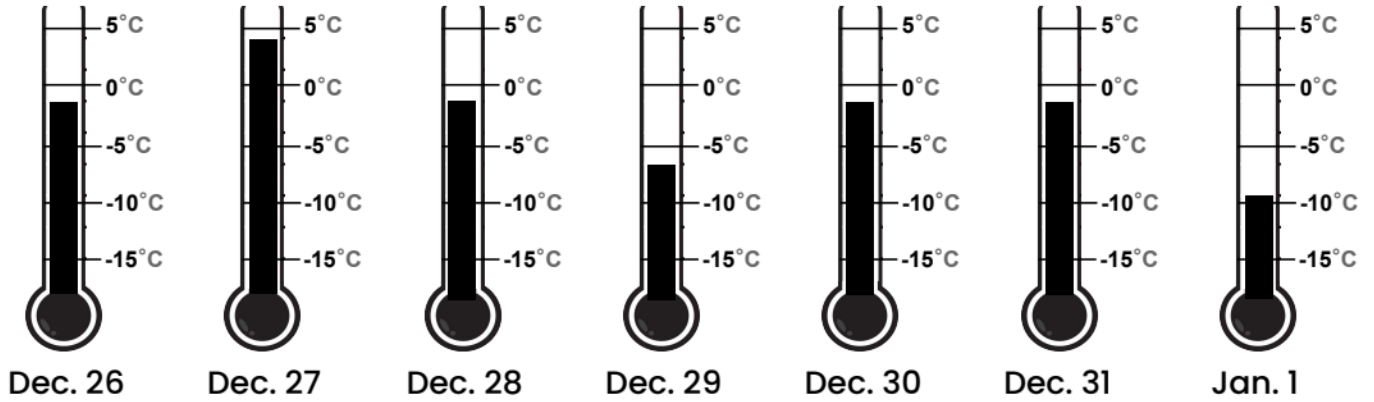

Thermometers

Names: _____

KEY	
Too Hot =	
	(above 0°C)
Too Cold =	
	(below -5°C)
Just Right =	

Madison, Wisconsin

Fairbanks, Alaska

Truckee, California

Celsius version

mystery science

Where's the best place to build a snow fort?