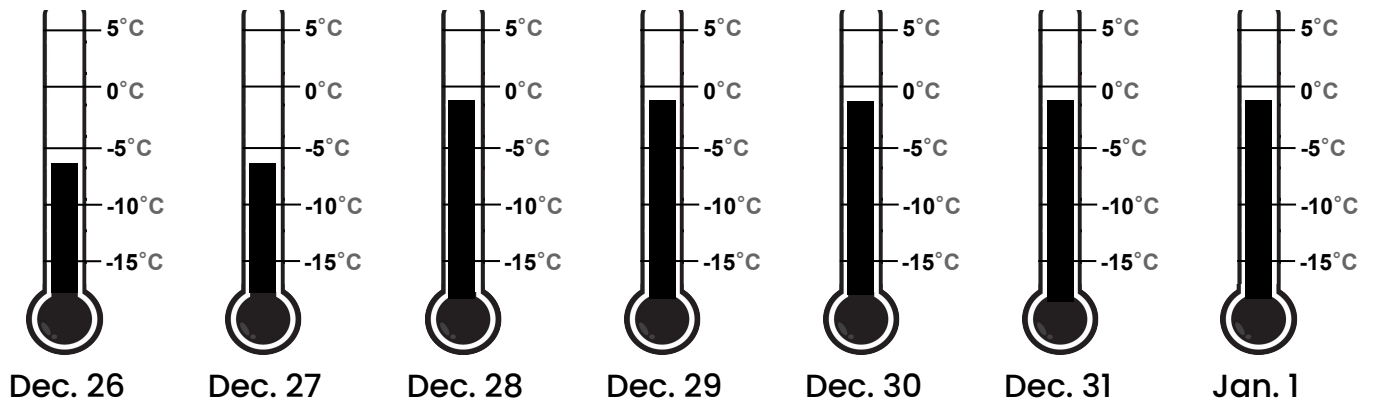

Truckee, California

Celsius version

mystery science

Where's the best place to build a snow fort?