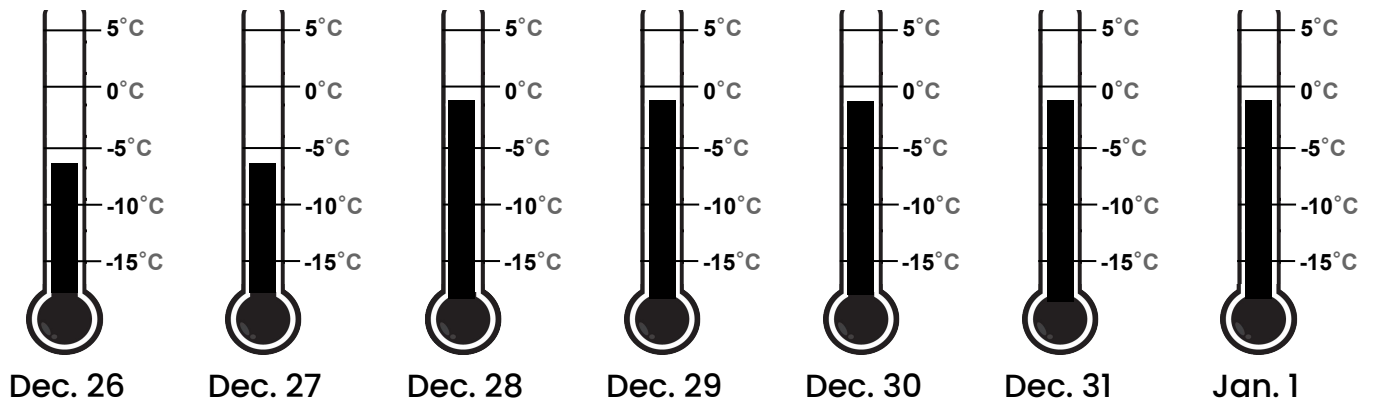

Thermometers

Names: _____

KEY	
Too Hot =	
(above 0°C)	
Too Cold =	
(below -5°C)	
Just Right =	

Madison, Wisconsin

Fairbanks, Alaska

Truckee, California

Celsius version

mystery science

Where's the best place to build a snow fort?